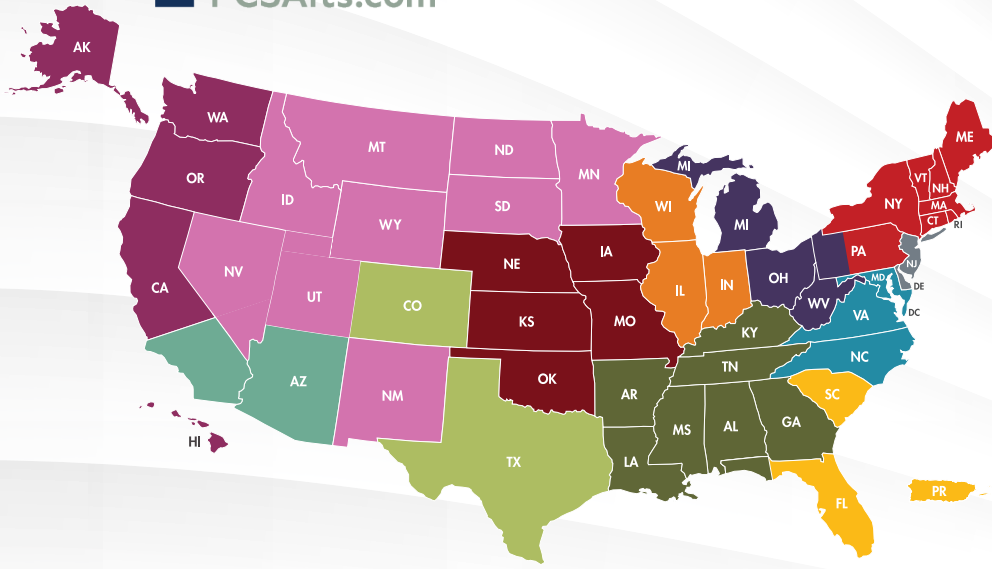

pcs
PCSAIts.com

NATIONAL SALES TEAM

SALES DESK: 855.330.6594
INVESTOR SERVICES: 855.320.1414

SALES MANAGEMENT

JEFF SMITH
CHIEF EXECUTIVE OFFICER
JSmith@pcsalts.com
470.639.8311

ERIC GRABER
PRESIDENT, NATIONAL SALES
MANAGER
EGraber@pcsalts.com
720.937.8523

MATT CORRELL
VP OF INTERNAL SALES
MCorrell@pcsalts.com
470.639.8320

PACIFIC NORTHWEST
GEOFF IHM, RVP
GIhm@pcsalts.com
303.596.6346

PACIFIC NORTHWEST
TODD REINHARDT, AVP
TReinhardt@pcsalts.com
470.275.1131

SoCal
RIAN KEARNEY, RVP
RKearney@pcsalts.com
720.280.5762

SoCal
MATT CORRELL, INTERIM AVP
MCorrell@pcsalts.com
470.639.8320

HEARTLAND
JENNER PRESTON, RVP
JPreston@pcsalts.com
917.805.3568

HEARTLAND
KENDALL LIGON, AVP
KLigon@pcsalts.com
470.639.8280

SOUTHWEST
BRETT KEARNEY, RVP
BKearney@pcsalts.com
970.217.4904

SOUTHWEST
COLLIN YOUNG, AVP
CYoung@pcsalts.com
470.639.8343

GREAT LAKES
LANGDON MORRISON
REGIONAL WHOLESALER
LMorrison@pcsalts.com
470.639.8355

GREAT LAKES
MATT CORRELL, VP
MCorrell@pcsalts.com
470.639.8320

WESTERN PLAINS
ANDREW BULL
REGIONAL WHOLESALER
ABull@pcsalts.com
470.639.8329

WESTERN PLAINS
MATT CORRELL, VP
MCorrell@pcsalts.com
470.639.8320

OHIO VALLEY
OWEN MULVANEY, RVP
OMulvaney@pcsalts.com
404.290.8441

OHIO VALLEY
MATT CORRELL, INTERIM AVP
MCorrell@pcsalts.com
470.639.8320

SOUTHERN STATES
RAND POINTER, SRVP
RPointer@pcsalts.com
901.634.5595

SOUTHERN STATES
PATRICK MCCALL, AVP
PMcCall@pcsalts.com
470.639.8328

COASTAL
TYLER BERGMAN, SRVP
TBergman@pcsalts.com
561.602.2288

COASTAL
MATT CORRELL, VP
MCorrell@pcsalts.com
470.639.8320

MID ATLANTIC
PETER ZUCCO, RVP
PZucco@pcsalts.com
434.326.2079

MID ATLANTIC
COLLIN YOUNG, AVP
CYoung@pcsalts.com
470.639.8343

NEW YORK METRO & NEW JERSEY
JADE CLARK, RVP
JClark@pcsalts.com
646.988.2651

NEW YORK METRO & NEW JERSEY
PATRICK MCCALL, AVP
PMcCall@pcsalts.com
470.639.8328

NEW ENGLAND
HARRY JAQUITH, RVP
HJaquith@pcsalts.com
207.837.3114

NEW ENGLAND
TODD REINHARDT, AVP
TReinhardt@pcsalts.com
470.275.1131